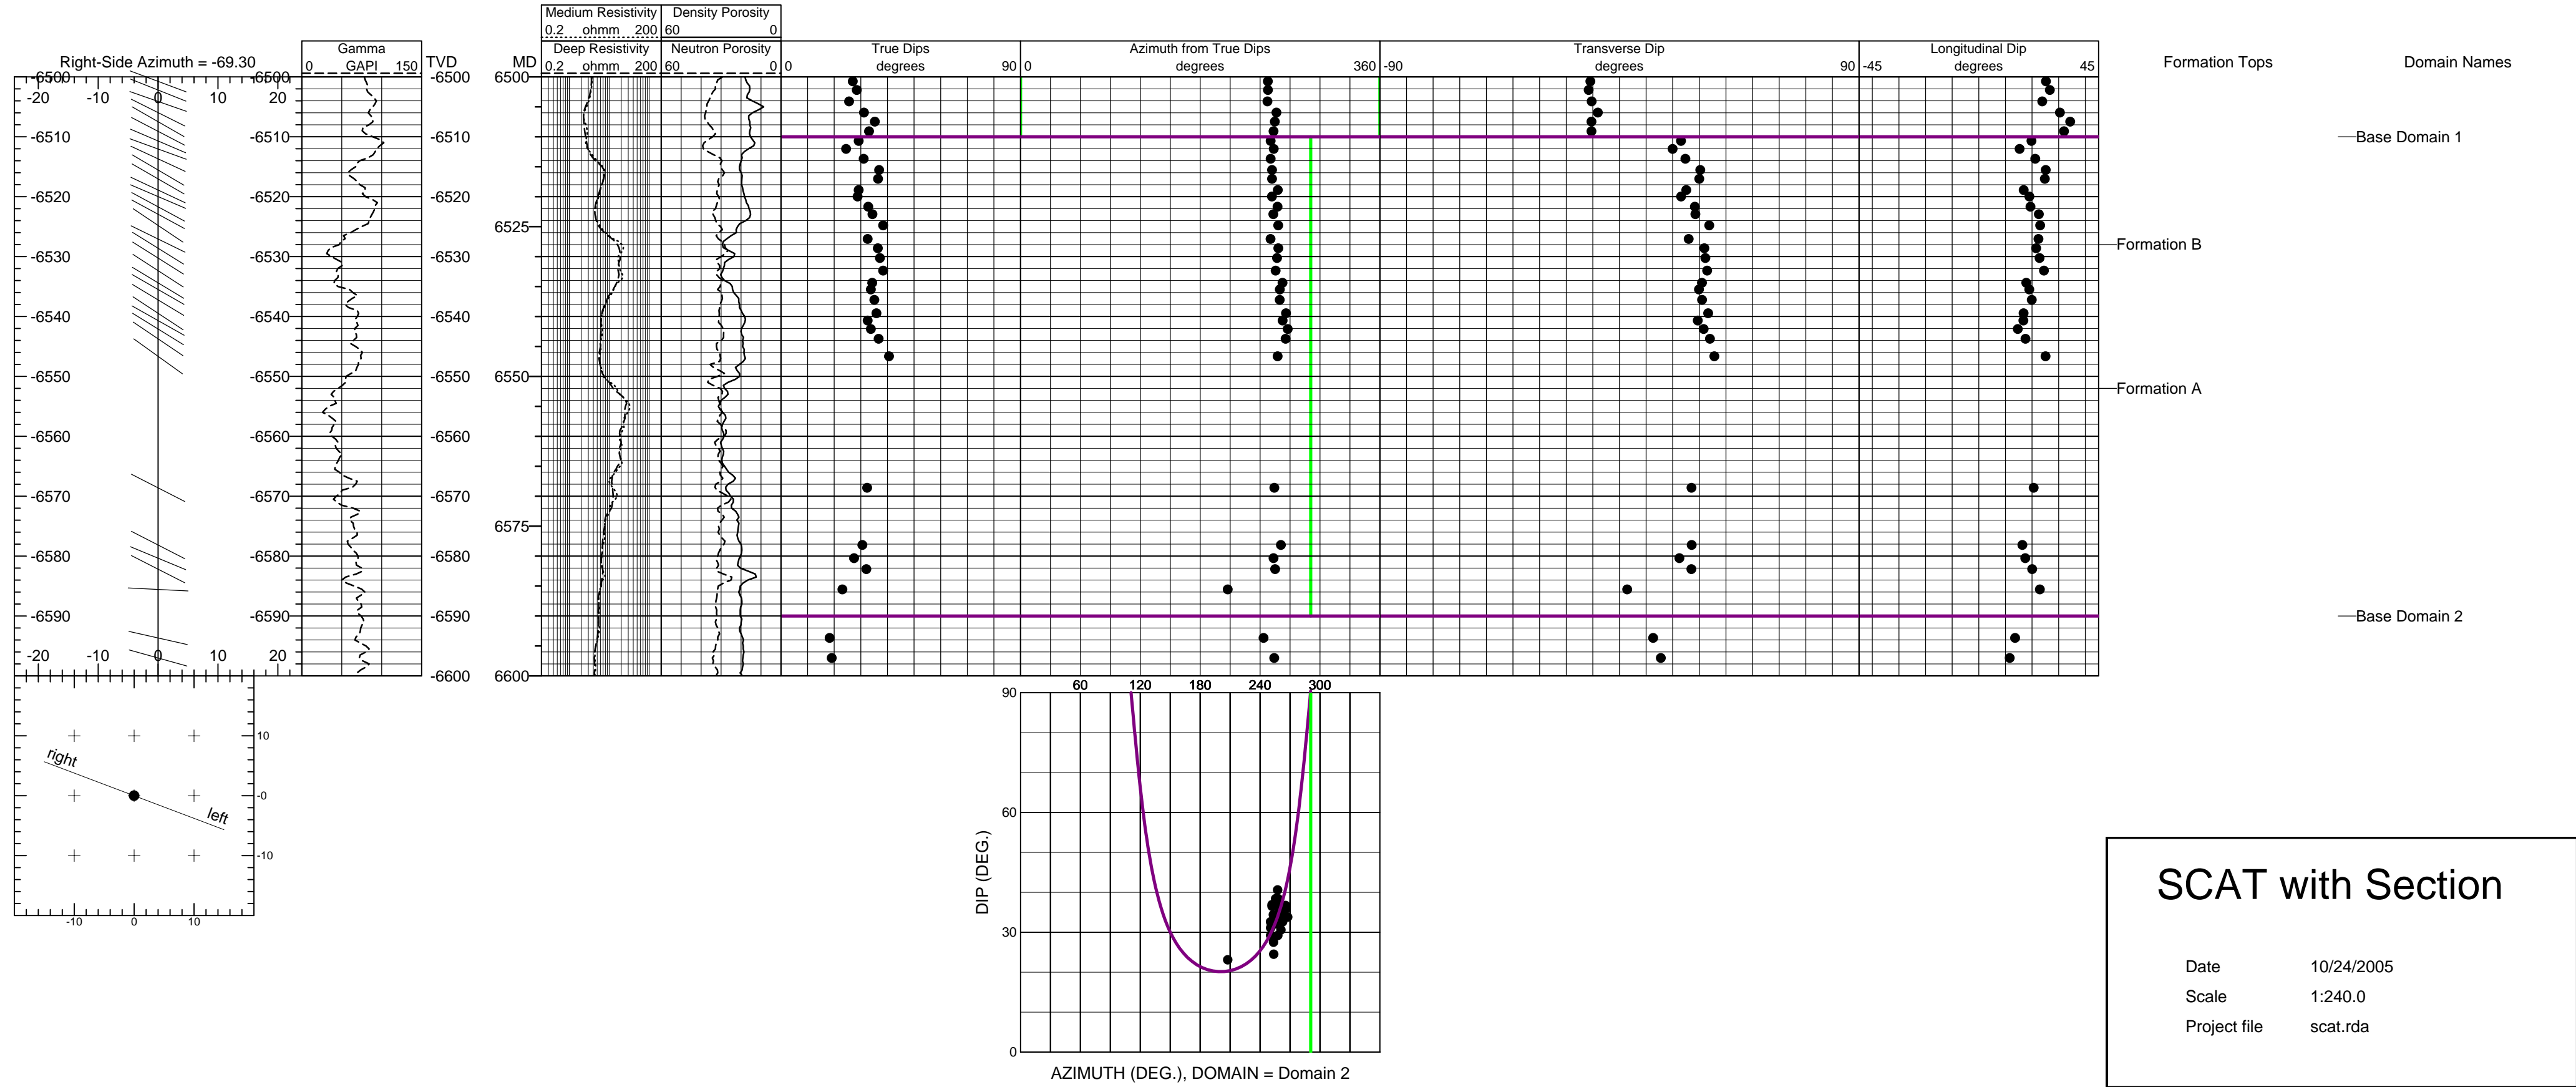

SCAT log with section

SCAT with Section	
Date	10/24/2005
Scale	1:240.0
Project file	scat.rda